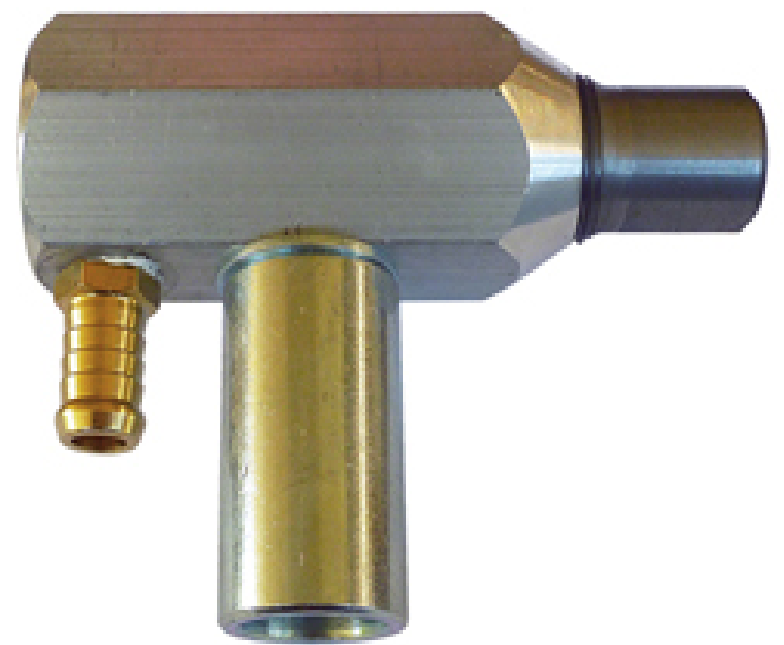

## Cabinet Replacement Parts

ABSS offer a wide range of spares to suit all your cabinet needs.  
Cabinet parts are compatible with most brands on the market

Cabinet Gloves

Cabinet Windows

Nozzles

Suction Gun