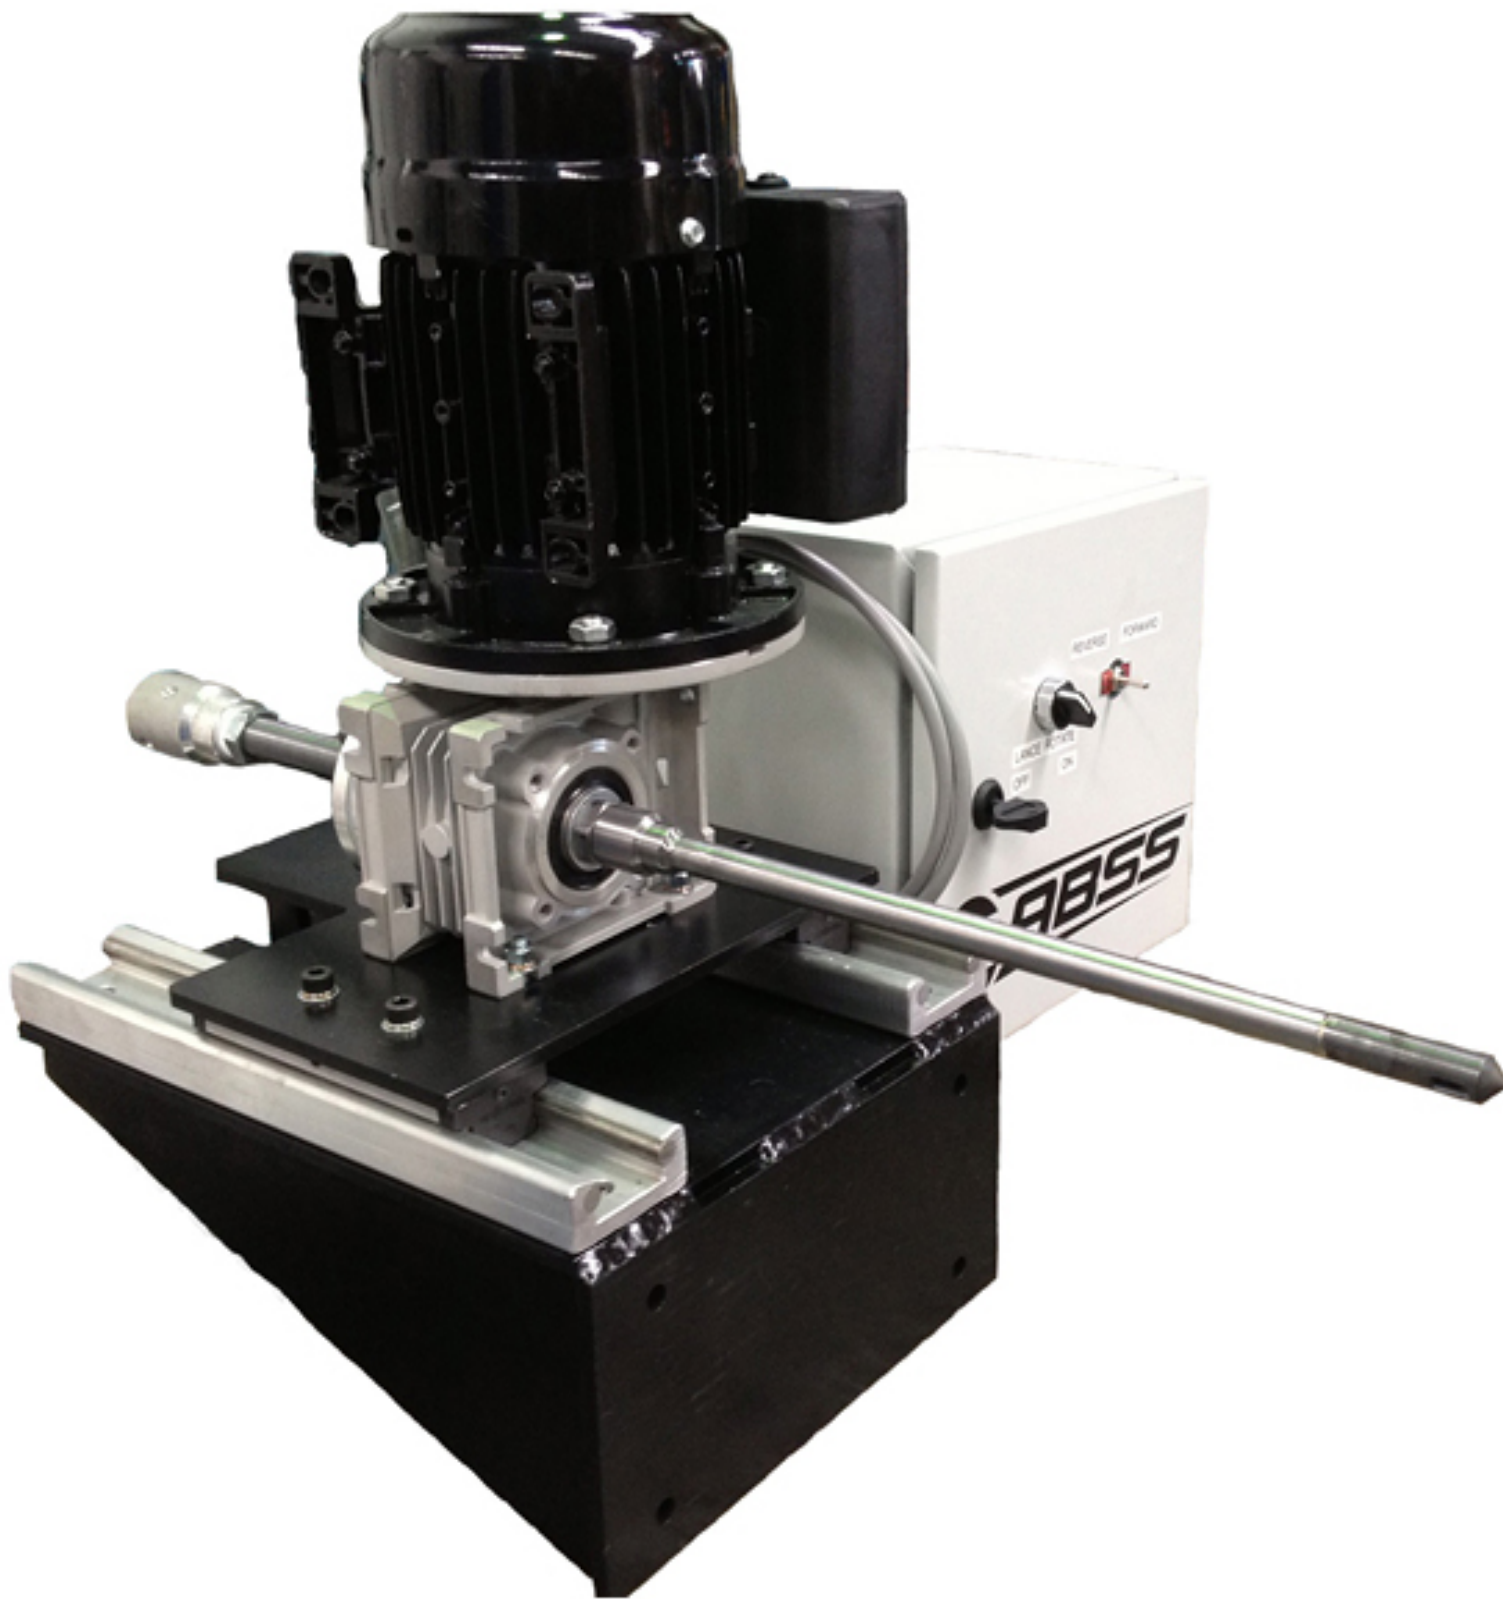

Custom Design Solutions

Rotating Lance Fixture Retro fitted to the side of a one of our Blast Cabinets

Lance rotates 360 Degrees and has Z Axis of 100mm via a Controller

If you require a solution for your application please contact one of our innovative design team to discuss your individual requirements