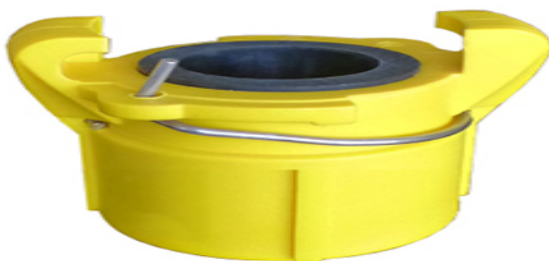

Blast Hose & Fittings

ABSS DuraBlast Premium Blast Hose

Pressure Rated to 10 Bar (150psi) Working Pressure
 Safety Factor 3:1
 Temperature Rated -30°C to + 80°C

Construction

Tube- Premium Black Conductive NR
 Reinforcement - High Textile Cords
 Cover - Black Conductive SBR/NR Pin Pricked

Nozzle Holders & Couplings

Nozzle Holders

Aluminium

Nylon

Couplings

Nylon

Brass

Threaded Pot Couplings