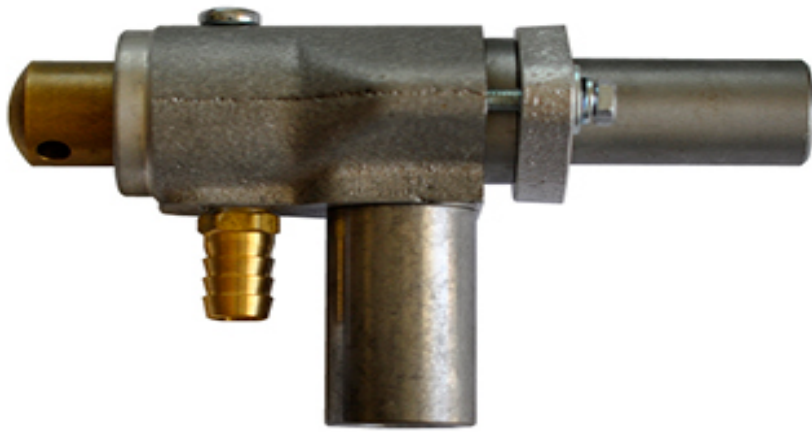

### ABSS Suction Gun

Our most popular suction gun.

Available in the following configuration

- 1/8" Air Jet & 5/16" Nozzle

Part Number - 1C-A930405

#### Replacement Parts

Nozzle  
 Part Number  
 1C-ABSSAT5

Air Jet  
 Part Number  
 1C-T930401-2

### Hi-Performance Suction Gun

The high performance suction gun with the bigger nozzle has a higher air consumption rate for greater coverage area per minute

Available in the following configurations

- 1/8" Air Jet & 1/4" Nozzle
- 3/16" Air Jet & 3/8" Nozzle