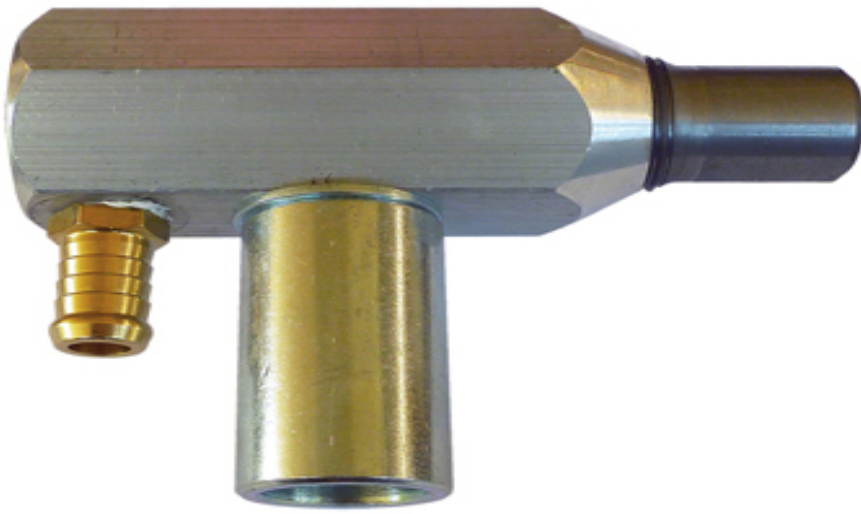

### ABSS Suction Gun

Our most popular suction gun.

Available in the following configuration

- 1/8" Air Jet & 5/16" Nozzle

Part Number - 1C-A930405

#### Replacement Parts

Nozzle  
 Part Number  
 1C-ABSSAT5

Air Jet  
 Part Number  
 1C-T930401-2

### Hi-Performance Suction Gun

The high performance suction gun with the bigger nozzle has a higher air consumption rate for greater coverage area per minute

Available in the following configurations

- 1/8" Air Jet & 1/4" Nozzle
- 3/16" Air Jet & 3/8" Nozzle