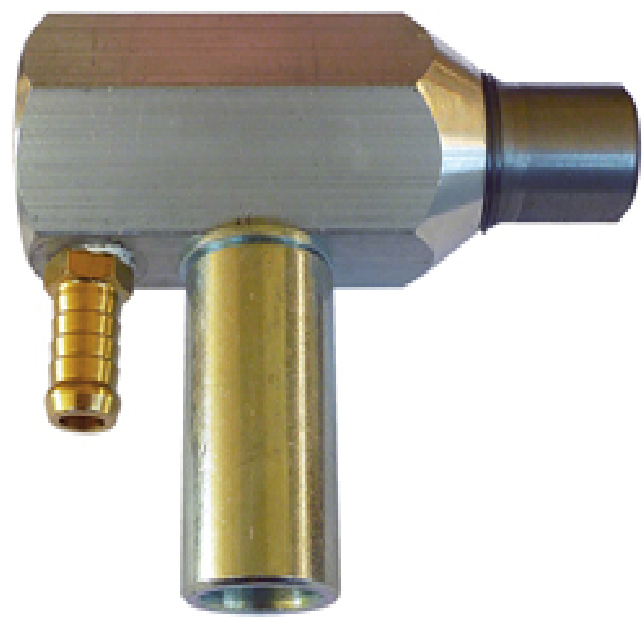

Cabinet Replacement Parts

ABSS offer a wide range of spares to suit all your cabinet needs. Cabinet parts are compatible with most brands on the market

Cabinet Gloves

Cabinet Windows

Nozzles

Suction Gun

www.abss.net.au